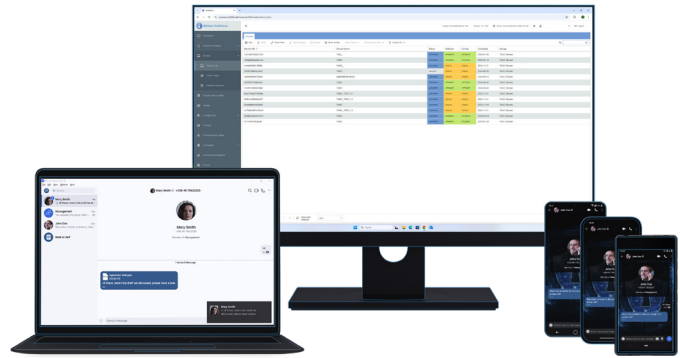

Bittium SafeMove® Mobile VPN

Quantum-safe and seamless connectivity for remote access

- Zero-click connectivity and always best connected
- Always-on, cannot be bypassed by apps or user
- Seamless roaming
- Session persistent
- Standards compliant
- Strong authentication
- Interoperable

Bittium SafeMove® EMM

Easy and efficient control over device fleet

- Manage your whole device fleet with given security policies from a single platform
- Instantaneous remote policy update (push)
- Remove wipe, lock, and password change
- SafeMove Mobile VPN policy management and SafeMove Comms account management
- Application management via own enterprise app library. Optionally via Android Enterprise for Android devices.
- Mass provisioning by operators, or self-provisioning by end-users

Bittium SafeMove® Comms

End-to-end encrypted voice, video, and messaging

- Quantum-safe: combines classical and PQC cryptographic algorithms
- Safeguard your sensitive conversations and data with end-to-end encrypted chat, calls, attachments, group calls, video calls, group video calls, and message classification and acknowledgement
- Validated contacts only

Bittium SafeMove® Analytics

Intelligent tool for analyzing device and connectivity performance

- Insights and understanding about the performance of the wireless service provider
- Valuable information for troubleshooting
- Helps to improve productivity and user experience
- Possibility for tailor-made reports
- Online, real-time browsing of current and historical data
- Easy to use and dynamic web UI

Software security not enough for your needs?

Combine the software elements with ultra secure Tough Mobile smartphones to benefit from certified, tamper-proof security – built from the ground up for the strictest requirements.